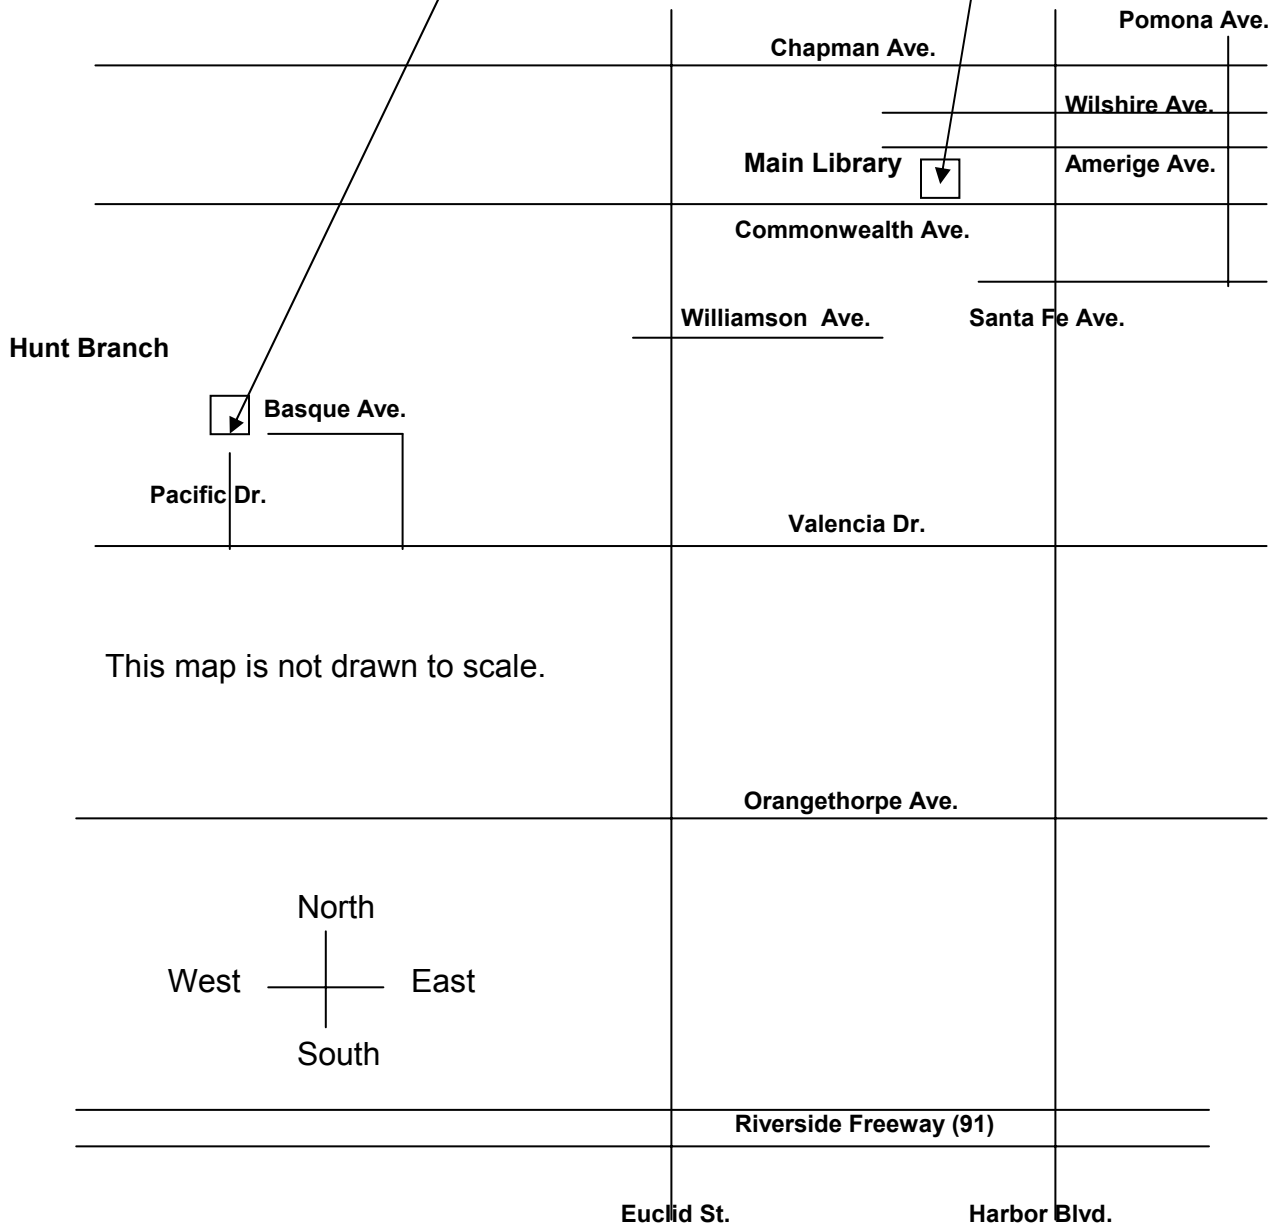

# Fullerton Public Library

**Hunt Branch**  
 201 S. Basque Ave.  
 Fullerton CA 92833-3372  
 (714) 738-3122

**Main Library**  
 353 W. Commonwealth Ave.  
 Fullerton CA 92832-1796  
 (714) 738-6380

This map is not drawn to scale.

**Note:** Harbor Blvd. divides Fullerton streets into West and East.  
 Commonwealth Ave. divides Fullerton streets into North and South.

november 2001